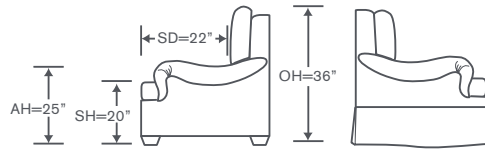

S803D-RAS

One Arm Sofa

Skirted

OVERALL: 76W x 36D x 36H

SEAT: 22D 20H

ARM: 25H

INSIDE: 69W

FINISHES & BASES

Maple Finishes

Paint Finishes

Smart Base Options

YARDAGE: 32 (54" Wide, Plain)

Also Available: Sofas, Sleepers, Chair & Ottoman

Available By The Inch

Custom Inquiries Invited

kravetfurniture
QUICKSHIP option: **V803DLAHR**
A SMART SOLUTION

Please see terms and conditions at kravet.com/quick-ship-terms

Emory Schematics S803

S803
Leg

S803D
Skirt

Left/Right Corner Sofa
S803-LCS/RCS • S803D-LCS/RCS

Left/Right Sofa
S803-LAS/RAS • S803D-LAS/RAS

YARDAGE – 54" Wide, Plain:
Leg: 20.5 Skirt: 22.5