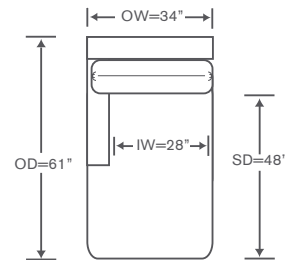

Please see terms and conditions at kravet.com/quick-ship-terms

Emory Schematics S803

S803
Leg

S803D
Skirt

Left/Right Corner Sofa
S803-LCS/RCS • S803D-LCS/RCS

Left/Right Sofa
S803-LAS/RAS • S803D-LAS/RAS

YARDAGE – 54" Wide, Plain:
Leg: 20.5 Skirt: 22.5

YARDAGE – 54" Wide, Plain:
Leg: 17 Skirt: 18.5

Left/Right Loveseat
S803-LAL/RAL • S803D-LAL/RAL

YARDAGE – 54" Wide, Plain:
Leg: 12.5 Skirt: 14

Corner Chair
S803-CC • S803D-CC

YARDAGE – 54" Wide, Plain:
Leg: 10 Skirt: 10.5

Left/Right Chaise
S803-LAH/RAH • S803D-LAH/RAH

YARDAGE – 54" Wide, Plain:
Leg: 13 Skirt: 13.5

Height dimensions shown will vary based on leg selection.

Available Configurations

Left & Right Loveseat,
Corner Chair
Skirted - V803DLLCRL
Leg - V803LLCCRL