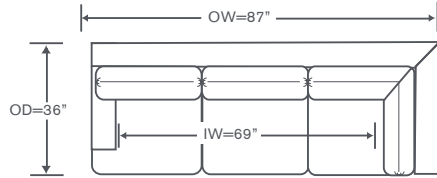

Please see terms and conditions at kravet.com/quick-ship-terms

Emory Schematics S803

S803
Leg

S803D
Skirt

Left/Right Corner Sofa
S803-LCS/RCS • S803D-LCS/RCS

Left/Right Sofa
S803-LAS/RAS • S803D-LAS/RAS

YARDAGE – 54" Wide, Plain:
Leg: 20.5 Skirt: 22.5

YARDAGE – 54" Wide, Plain:
Leg: 17 Skirt: 18.5

Left/Right Loveseat
S803-LAL/RAL • S803D-LAL/RAL

YARDAGE – 54" Wide, Plain:
Leg: 12.5 Skirt: 14

Corner Chair
S803-CC • S803D-CC

YARDAGE – 54" Wide, Plain:
Leg: 10 Skirt: 10.5

Left/Right Chaise
S803-LAH/RAH • S803D-LAH/RAH

YARDAGE – 54" Wide, Plain:
Leg: 13 Skirt: 13.5

Height dimensions shown will vary based on leg selection.

Available Configurations

Left & Right Loveseat,
Corner Chair
Skirted - V803DLLCRL
Leg - V803LLCCRL