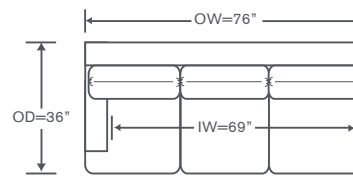

Please see terms and conditions at kravet.com/quick-ship-terms

Emory Schematics S803

S803
Leg

S803D
Skirt

Left/Right Corner Sofa
S803-LCS/RCS • S803D-LCS/RCS

Left/Right Sofa
S803-LAS/RAS • S803D-LAS/RAS

YARDAGE – 54" Wide, Plain:
Leg: 20.5 Skirt: 22.5

YARDAGE – 54" Wide, Plain:
Leg: 17 Skirt: 18.5

Left/Right Loveseat
S803-LAL/RAL • S803D-LAL/RAL

YARDAGE – 54" Wide, Plain:
Leg: 12.5 Skirt: 14

Corner Chair
S803-CC • S803D-CC

YARDAGE – 54" Wide, Plain:
Leg: 10 Skirt: 10.5

Left/Right Chaise
S803-LAH/RAH • S803D-LAH/RAH

YARDAGE – 54" Wide, Plain:
Leg: 13 Skirt: 13.5

Height dimensions shown will vary based on leg selection.

Available Configurations

Left & Right Loveseat,
Corner Chair
Skirted - V803DLLCRL
Leg - V803LLCCRL