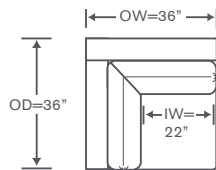

Please see terms and conditions at kravet.com/quick-ship-terms

Emory Schematics S803

S803
Leg

S803D
Skirt

Left/Right Corner Sofa
S803-LCS/RCS • S803D-LCS/RCS

Left/Right Sofa
S803-LAS/RAS • S803D-LAS/RAS

YARDAGE – 54" Wide, Plain:
Leg: 20.5 Skirt: 22.5

YARDAGE – 54" Wide, Plain:
Leg: 17 Skirt: 18.5

Left/Right Loveseat
S803-LAL/RAL • S803D-LAL/RAL

YARDAGE – 54" Wide, Plain:
Leg: 12.5 Skirt: 14

Corner Chair
S803-CC • S803D-CC

YARDAGE – 54" Wide, Plain:
Leg: 10 Skirt: 10.5

Left/Right Chaise
S803-LAH/RAH • S803D-LAH/RAH

YARDAGE – 54" Wide, Plain:
Leg: 13 Skirt: 13.5

Height dimensions shown will vary based on leg selection.

Available Configurations

Left & Right Loveseat,
Corner Chair
Skirted - V803DLLCRL
Leg - V803LLCCRL