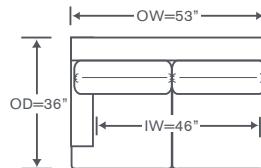

Please see terms and conditions at kravet.com/quick-ship-terms

Emory Schematics S803

S803
Leg

S803D
Skirt

Left/Right Corner Sofa
S803-LCS/RCS • S803D-LCS/RCS

Left/Right Sofa
S803-LAS/RAS • S803D-LAS/RAS

YARDAGE – 54" Wide, Plain:
Leg: 20.5 Skirt: 22.5

YARDAGE – 54" Wide, Plain:
Leg: 17 Skirt: 18.5

Left/Right Loveseat
S803-LAL/RAL • S803D-LAL/RAL

YARDAGE – 54" Wide, Plain:
Leg: 12.5 Skirt: 14

Corner Chair
S803-CC • S803D-CC

YARDAGE – 54" Wide, Plain:
Leg: 10 Skirt: 10.5

Left/Right Chaise
S803-LAH/RAH • S803D-LAH/RAH

YARDAGE – 54" Wide, Plain:
Leg: 13 Skirt: 13.5

Height dimensions shown will vary based on leg selection.

Available Configurations

Left & Right Loveseat,
Corner Chair
Skirted - V803DLLCRL
Leg - V803LLCCRL